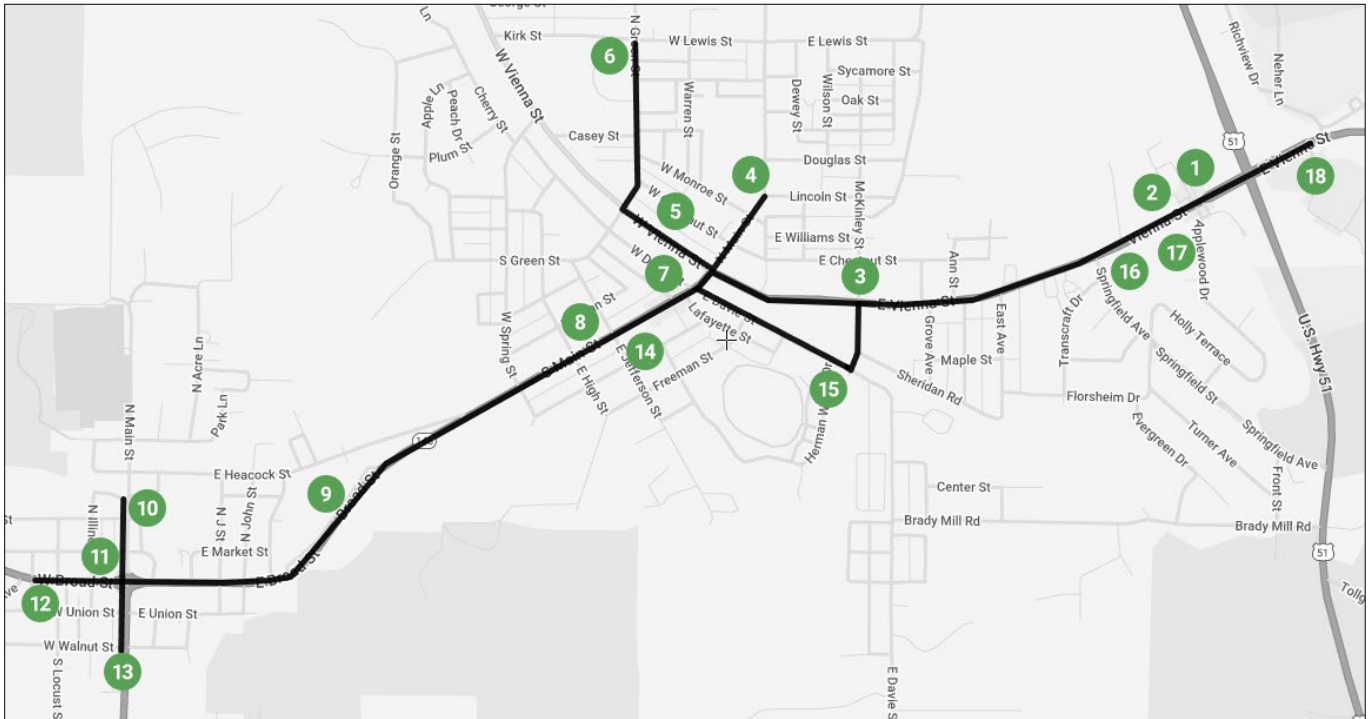

# Anna/Jonesboro Fixed Route

## Monthly Passes Available

- ✓ Easy to use
- ✓ Purchase online
- ✓ Unlimited Rides

1	Kroger	:00
2	Walgreens	:02
3	Caseys (Anna)	:05
4	Rural Health / Hospital	:09
5	Farm Fresh	:12
6	Hillside Terrace	:14
7	Anna Vista Highrise Apts.	:18
8	Stinson Library	:21
9	Dollar General (Jonesboro)	:24
10	Lincoln Trail Apartments	:28
11	Jonesboro Square One Stop	:31
12	Caseys (Jonesboro)	:33
13	Shawnee Valley Housing	:36
14	Southern Bank Parking Lot	:41
15	Rusty's Home Center	:44
16	Anna Jo Garden Parking Lot	:47
17	Shawnee CC Extension Ctr	:49
18	Walmart	:54

**Monday through Friday**  
from 7:00am to 2:00pm

**\$1 per stop**

**No reservations needed!**

\* Bus will arrive at each stops every hour as noted above  
 \*\*There will be no bus service running between 12pm-1pm